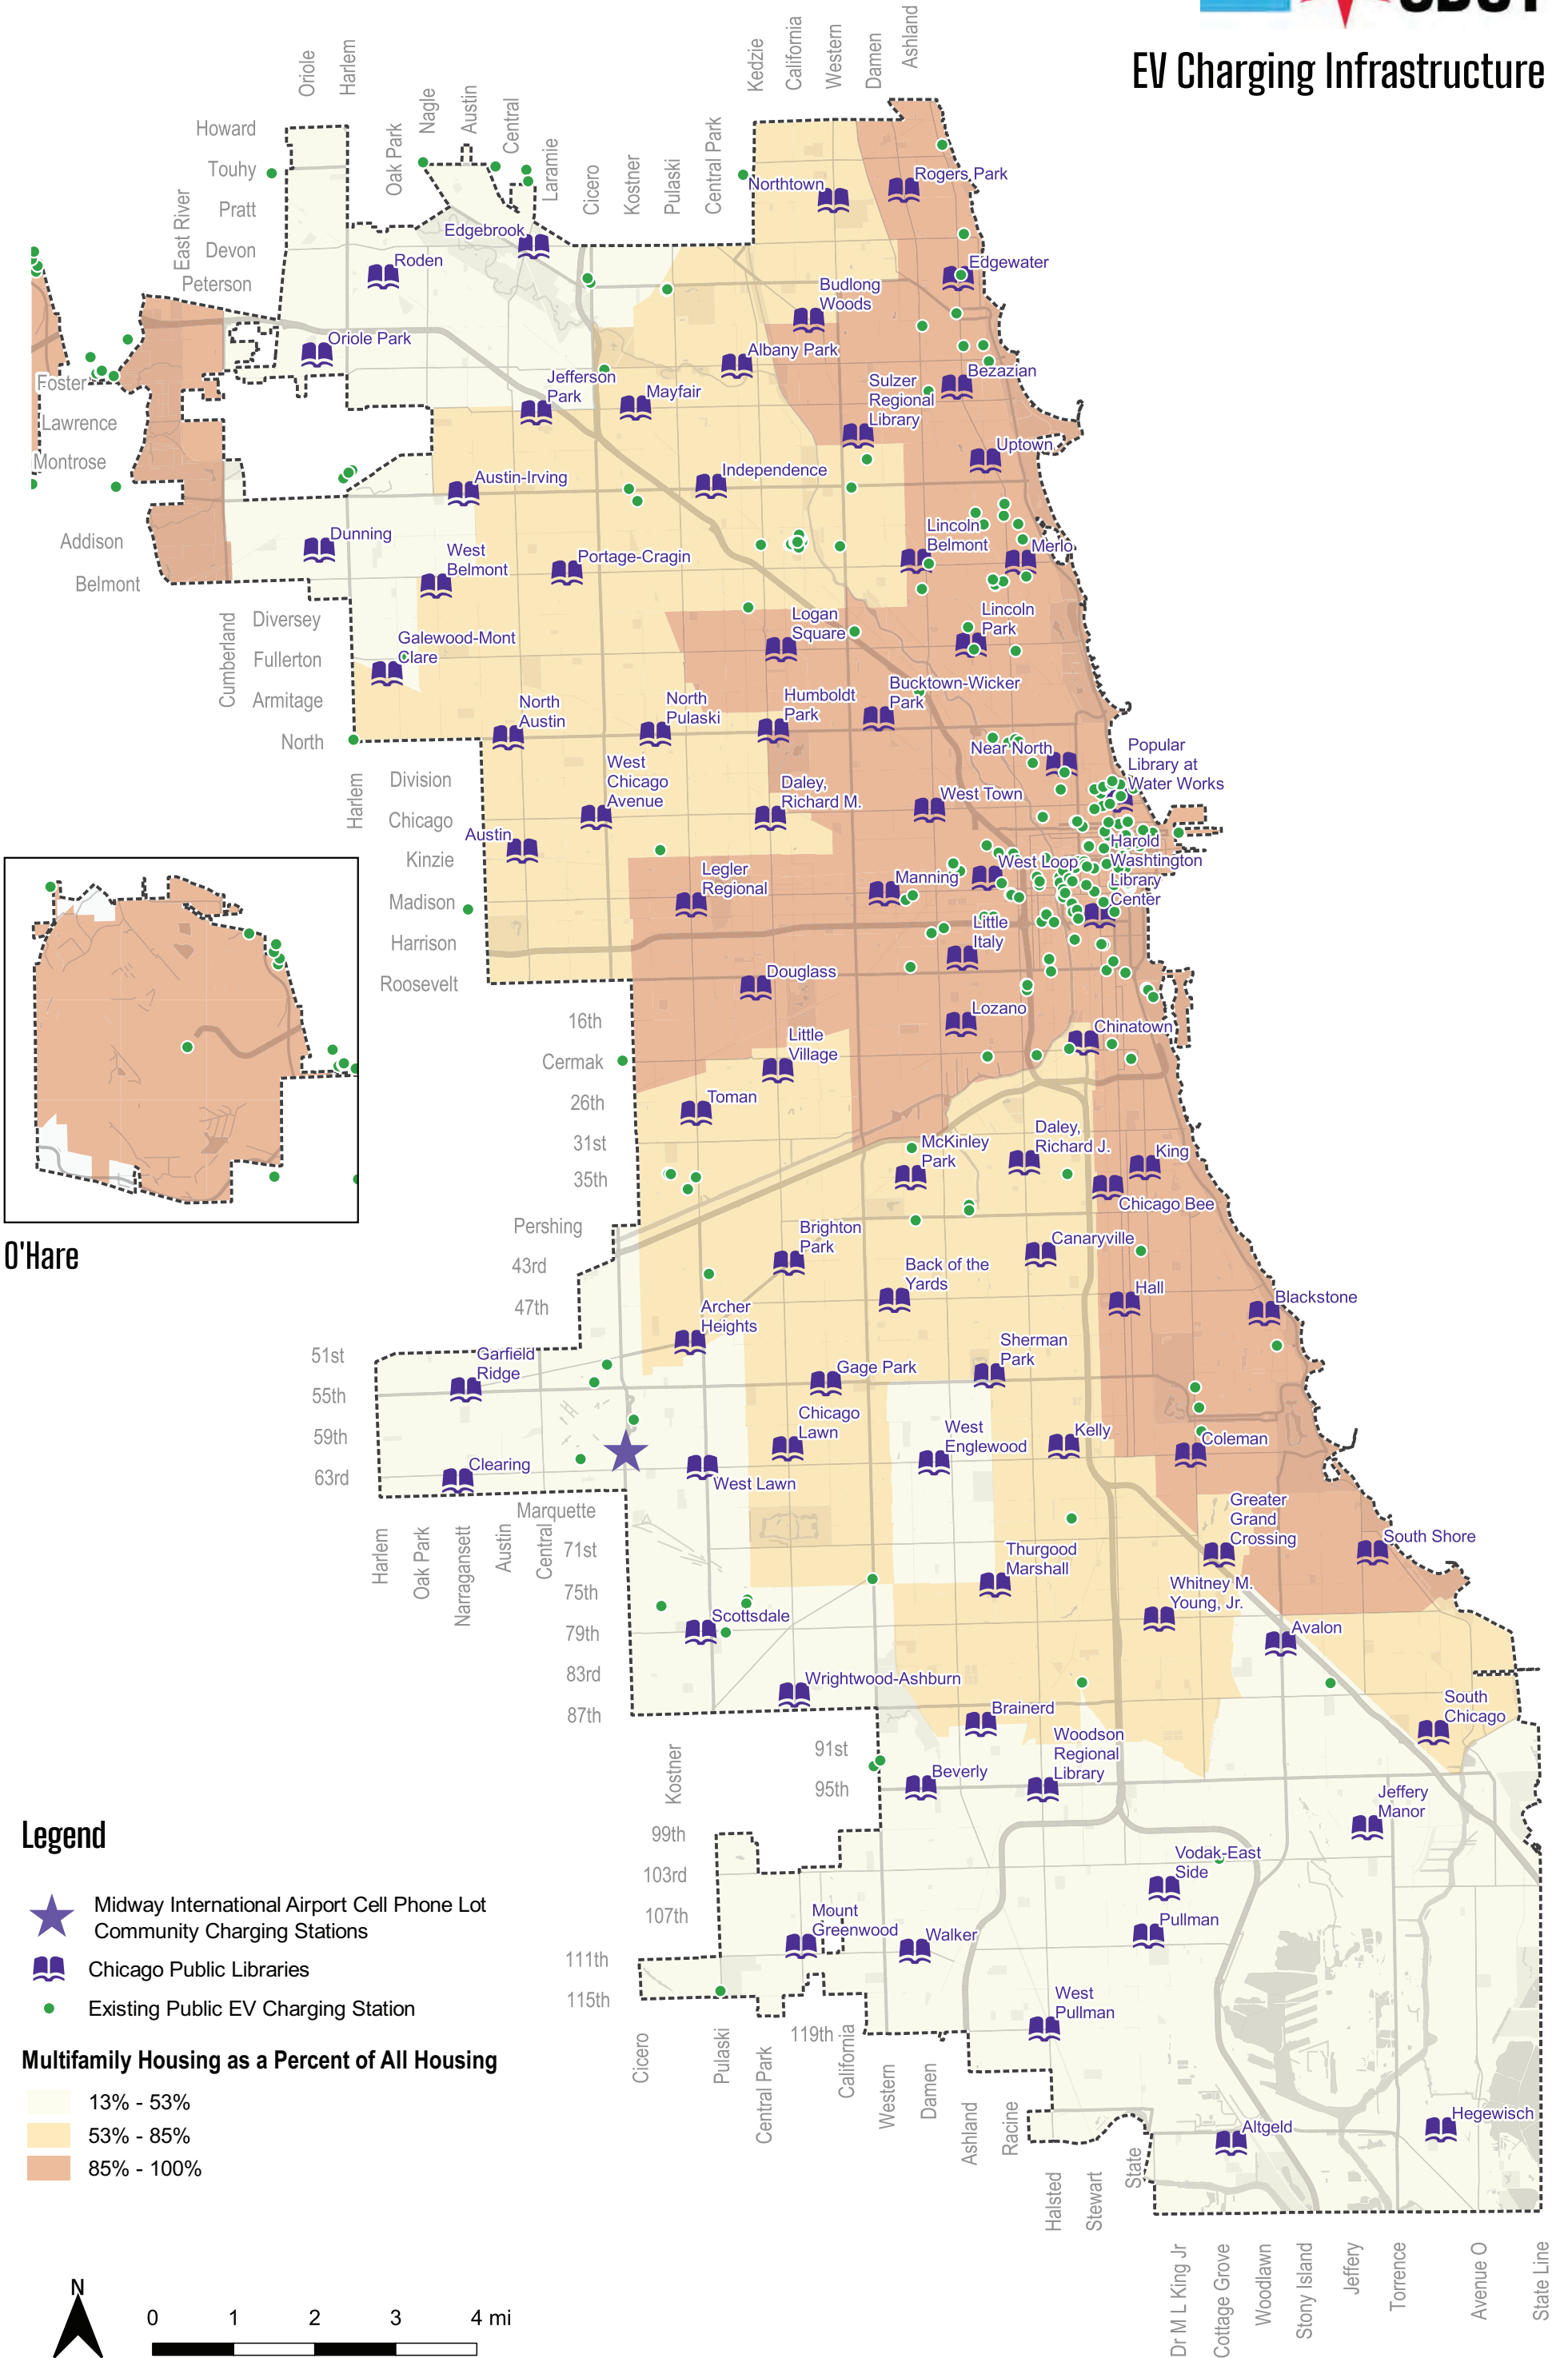

### Legend

- Midway International Airport Cell Phone Lot Community Charging Stations
- Library
- Existing Public EV Charging Station

### Registered EVs per Zip Code\*

- 1 - 75
- 75 - 200
- 200 - 930

\*no data available for zip code 60642

## EV Charging Infrastructure